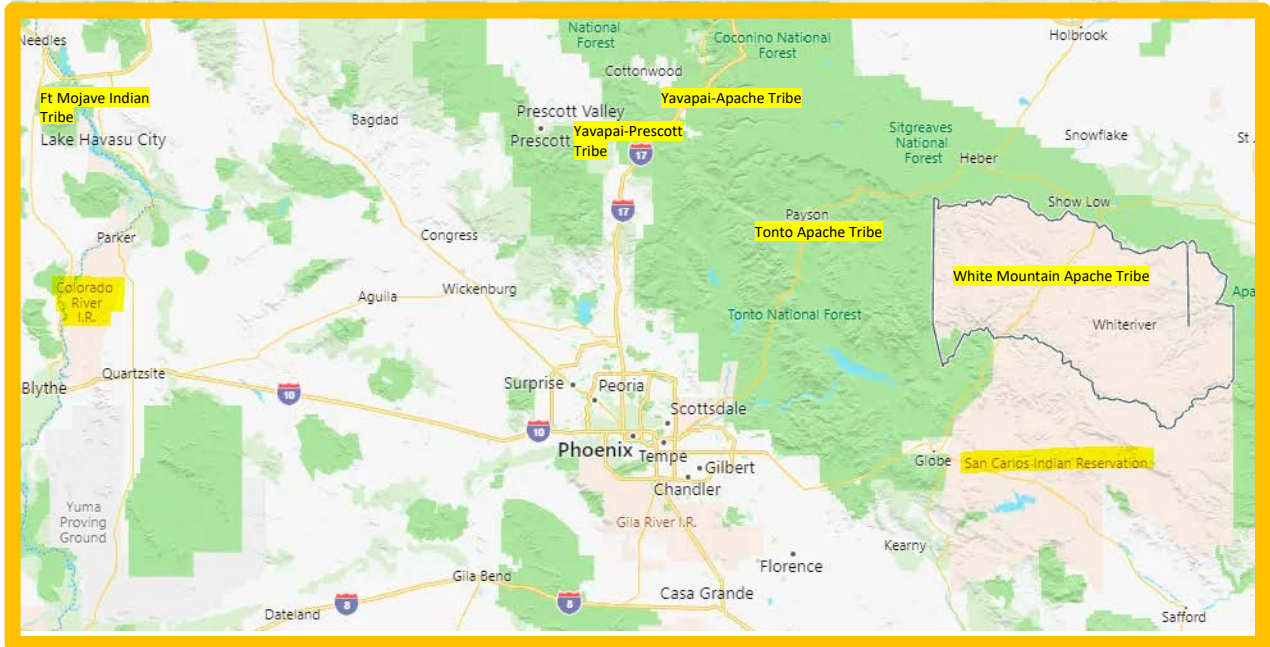

### Kaibab Band of Paiute Indians

### Navajo Nation

Pueblo of Zuni

San Juan Southern Paiute

# TRIBAL BOUNDARIES

\*\*\*\*\*

## Colorado River Indian Tribes

Ft Mojave Indian Tribe

San Carlos Apache Tribe

Tonto Apache Tribe

White Mountain Apache Tribe