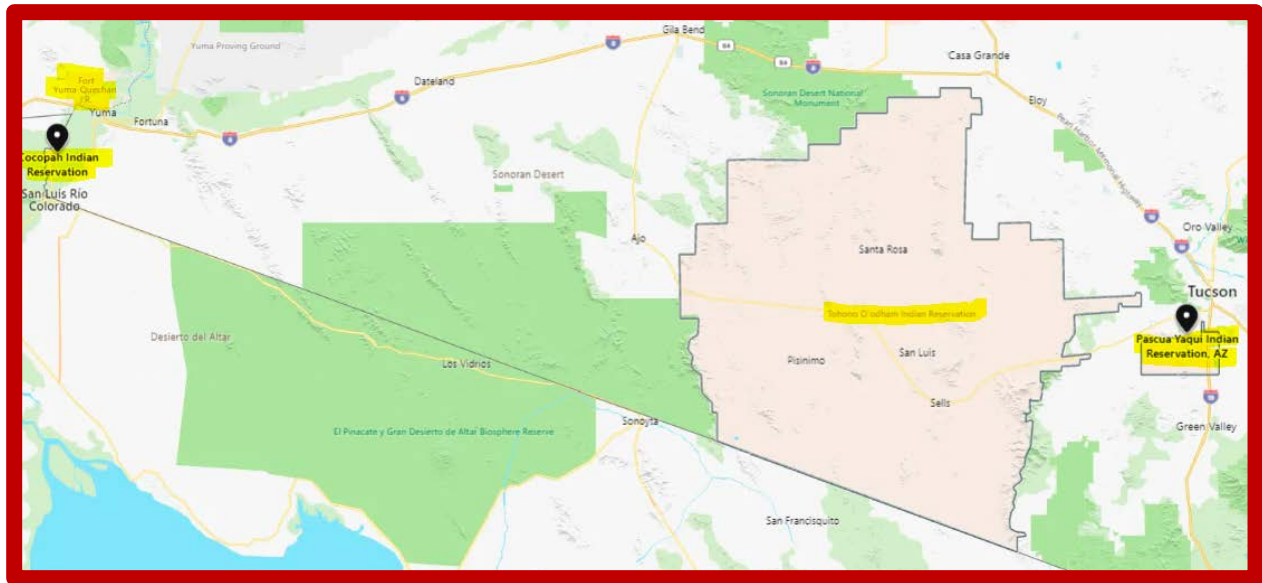

TRIBAL BOUNDARIES

*****

Southern AZ Region