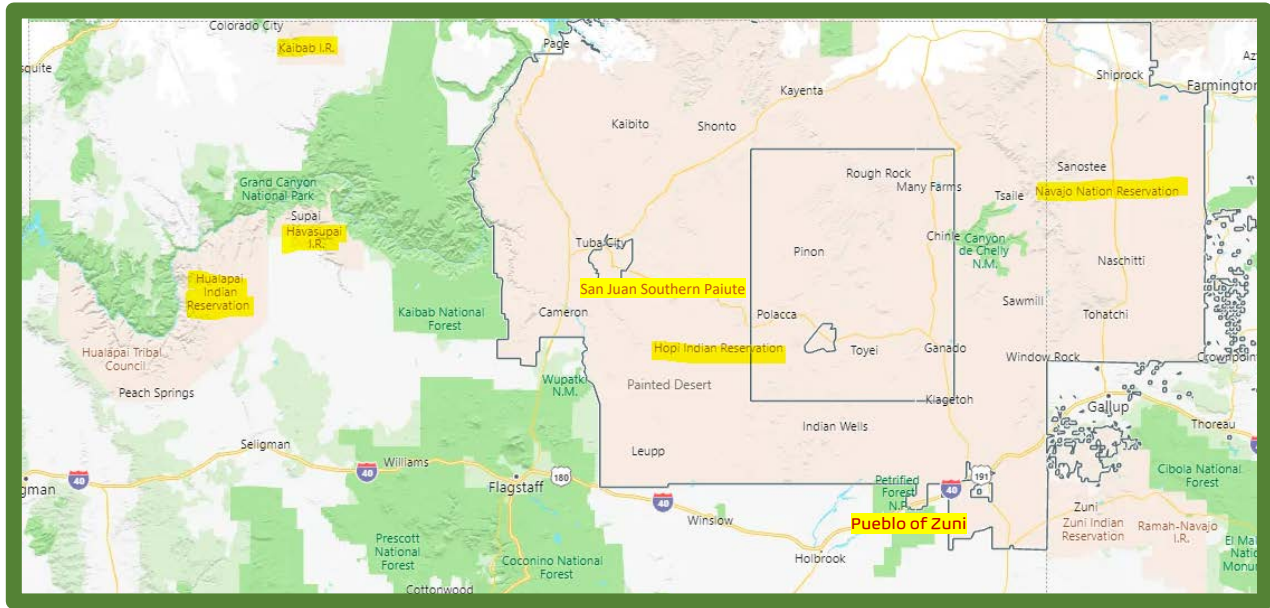

Northern AZ Region